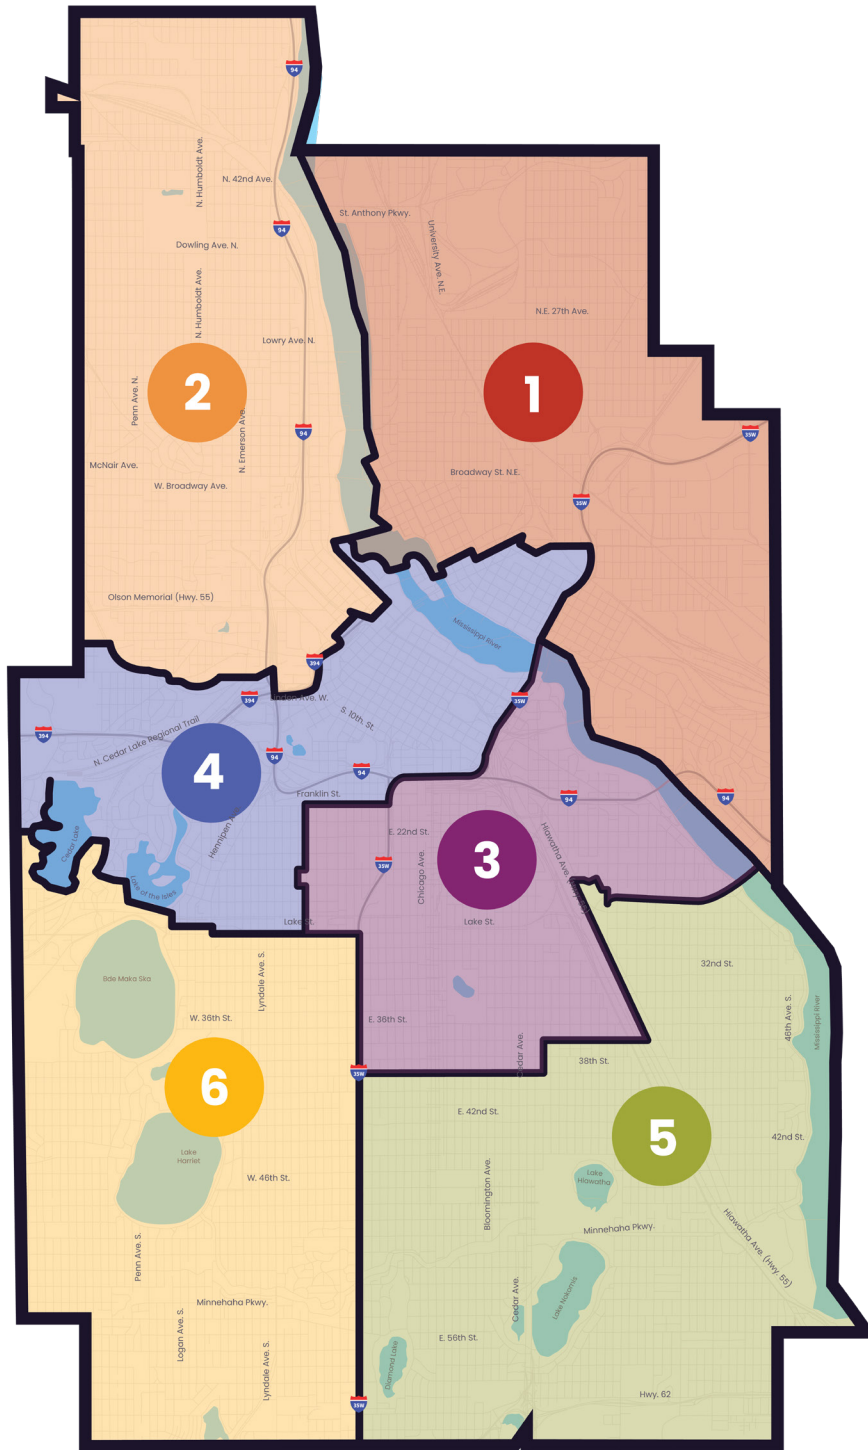

MINNEAPOLIS PUBLIC SCHOOLS BOARD OF EDUCATION

Jenny Arneson
Director, District 1

Jenny.Arneson@mpls.k12.mn.us
612-382-0734

Sharon El-Amin
Director, District 2

Sharon.El-Amin@mpls.k12.mn.us
612-986-3281

Siad Ali
Director, District 3